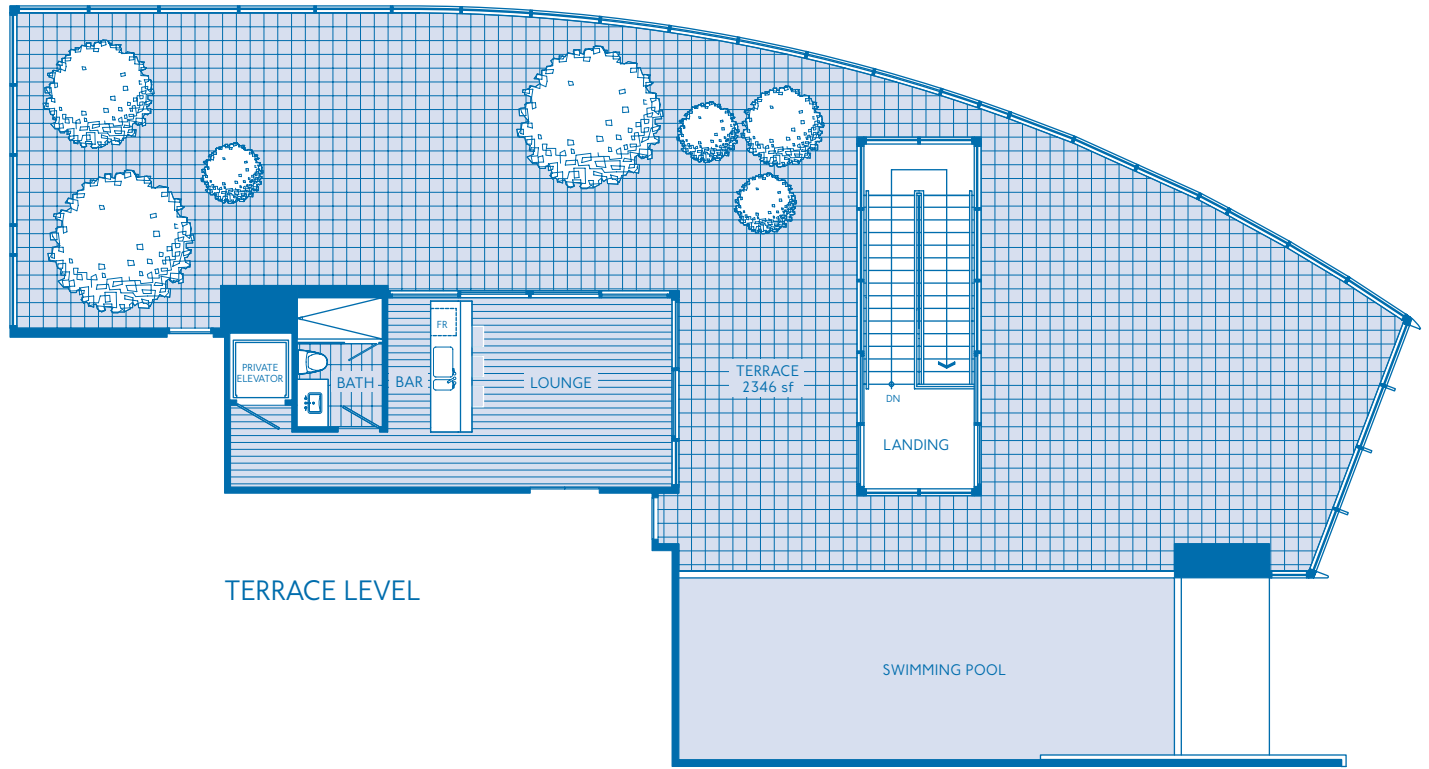

## TYPE J PENTHOUSE UNIT 02

FLOORS 30  
3 BEDROOM  
& FAMILY

LIVING: 5081 SF  
TERRACES: 142 SF  
1720 SF  
2346 SF  
POOL: 473 SF  
TOTAL: 9762 SF

THE DIMENSIONS AND THE SQUARE FOOTAGES OF THE UNIT(S) SHOWN ARE MEASURED USING THE CENTER WALL MEASUREMENT METHOD AS MORE PARTICULARLY DESCRIBED IN THE DECLARATION, CONDOMINIUM INFORMATION STATEMENT AND CONDOMINIUM PURCHASE CONTRACT. THE DIMENSIONS AND SQUARE FOOTAGES OF THE UNIT(S) THAT WILL BE CONVEYED WILL DIFFER AND WILL BE BASED UPON THE PAINT TO PAINT MEASUREMENT METHOD AS MORE PARTICULARLY DESCRIBED IN THE DECLARATION, CONDOMINIUM INFORMATION STATEMENT AND THE CONDOMINIUM PURCHASE CONTRACT.