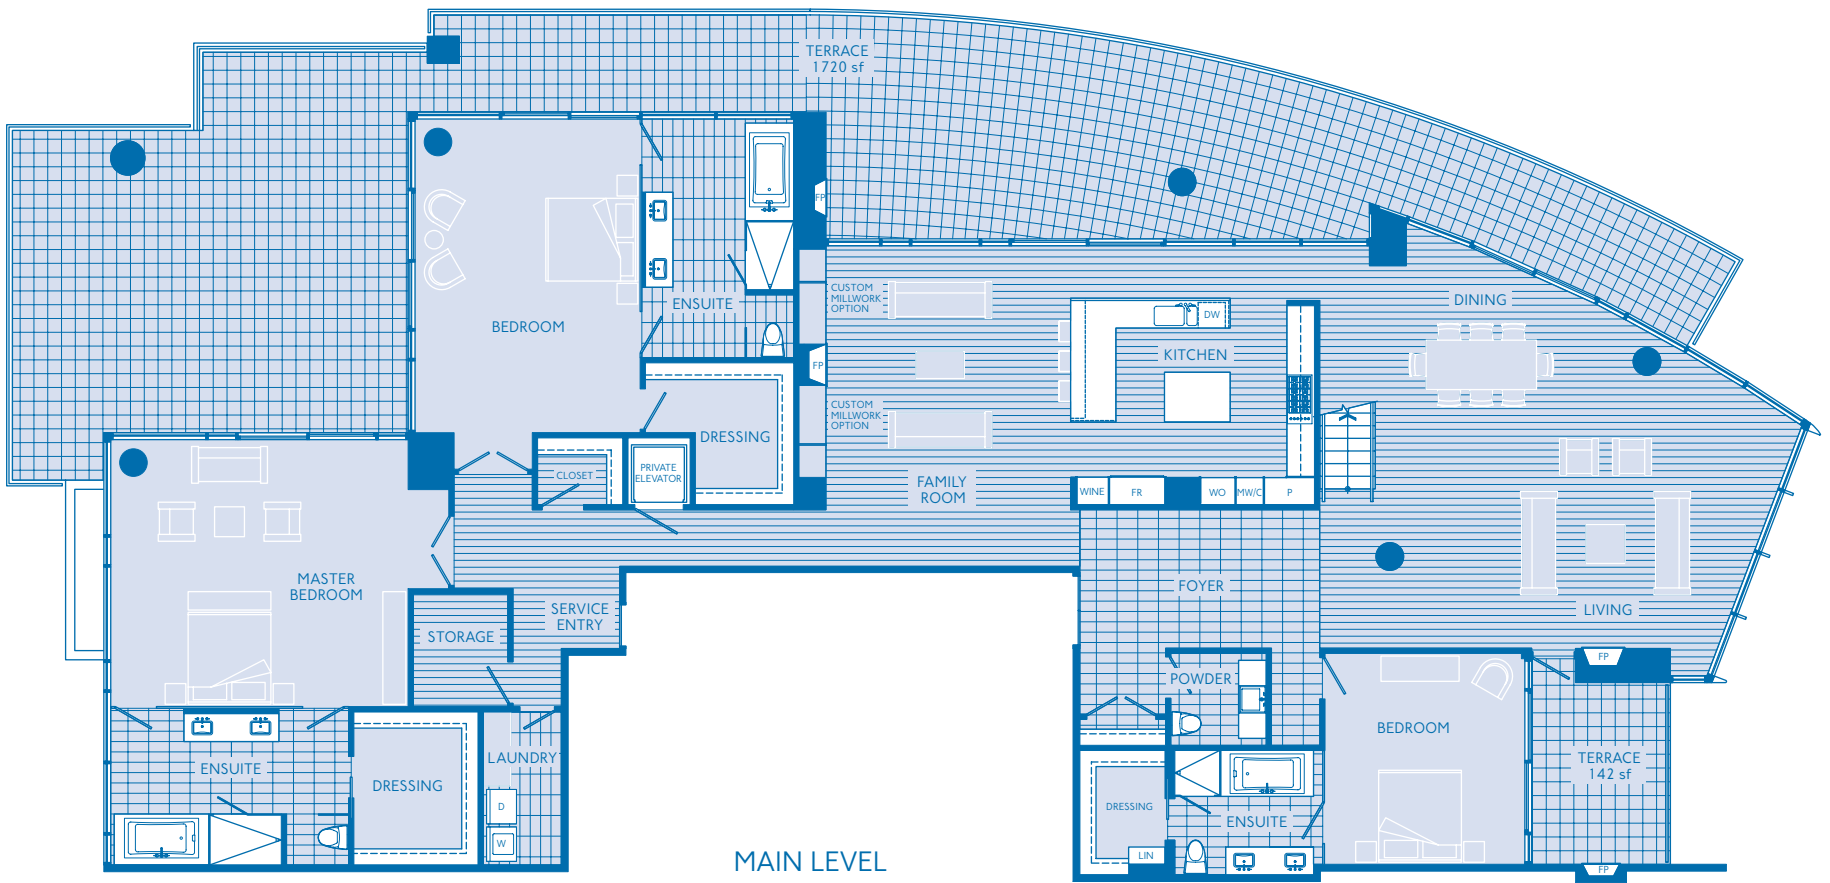

## TYPE J PENTHOUSE UNIT 02

FLOORS 30  
3 BEDROOM  
& FAMILY

LIVING: 5081 SF  
TERRACES: 142 SF  
1720 SF  
2346 SF  
POOL: 473 SF  
TOTAL: 9762 SF

THE DIMENSIONS AND THE SQUARE FOOTAGES OF THE UNIT(S) SHOWN ARE MEASURED USING THE CENTER WALL MEASUREMENT METHOD AS MORE PARTICULARLY DESCRIBED IN THE DECLARATION, CONDOMINIUM INFORMATION STATEMENT AND CONDOMINIUM PURCHASE CONTRACT. THE DIMENSIONS AND SQUARE FOOTAGES OF THE UNIT(S) THAT WILL BE CONVEYED WILL DIFFER AND WILL BE BASED UPON THE PAINT TO PAINT MEASUREMENT METHOD AS MORE PARTICULARLY DESCRIBED IN THE DECLARATION, CONDOMINIUM INFORMATION STATEMENT AND THE CONDOMINIUM PURCHASE CONTRACT.